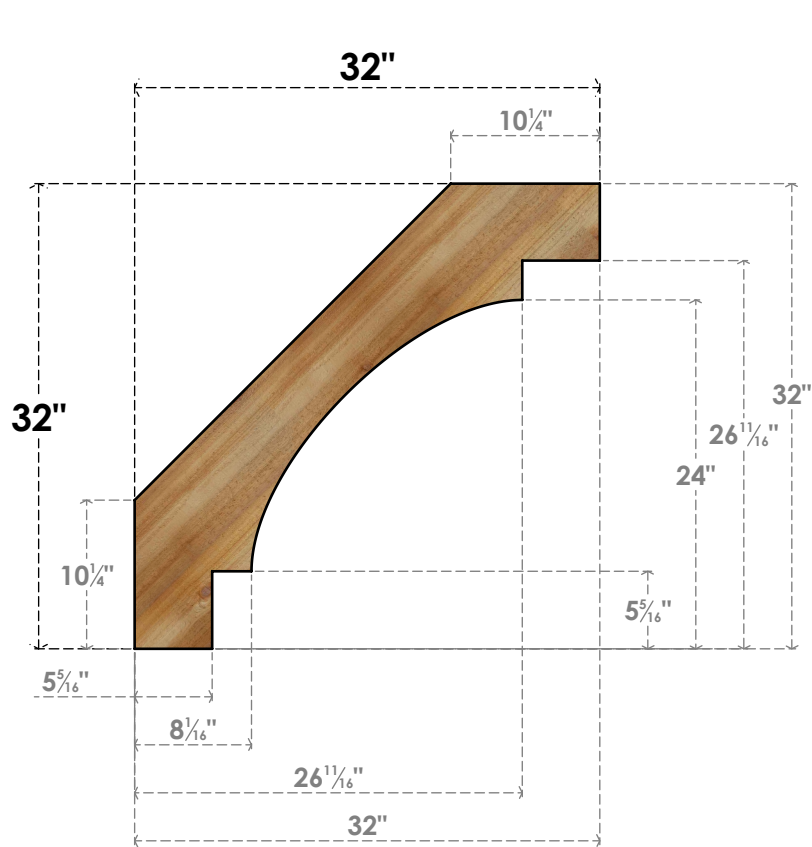

# BRC06X32X32MRC00RWR

6"W X 32"D X 32"H MERCED ROUGH SAWN BRACE, WESTERN RED CEDAR

**SIDE**

**FRONT**

EKENA MILLWORK  
 2300 WEST MAIN ST.  
 CLARKSVILLE, TX 75426  
 TOLL FREE: 866-607-0453  
 WWW.EKENAMILLWORK.COM