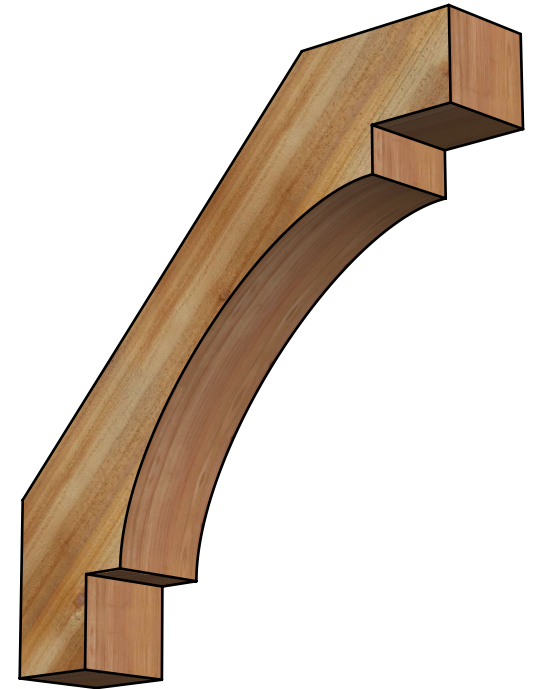

# BRC06X32X32MRC00RWR

6"W X 32"D X 32"H MERCED ROUGH SAWN BRACE, WESTERN RED CEDAR

**SIDE**

**FRONT**

EKENA MILLWORK  
 2300 WEST MAIN ST.  
 CLARKSVILLE, TX 75426  
 TOLL FREE: 866-607-0453  
 WWW.EKENAMILLWORK.COM